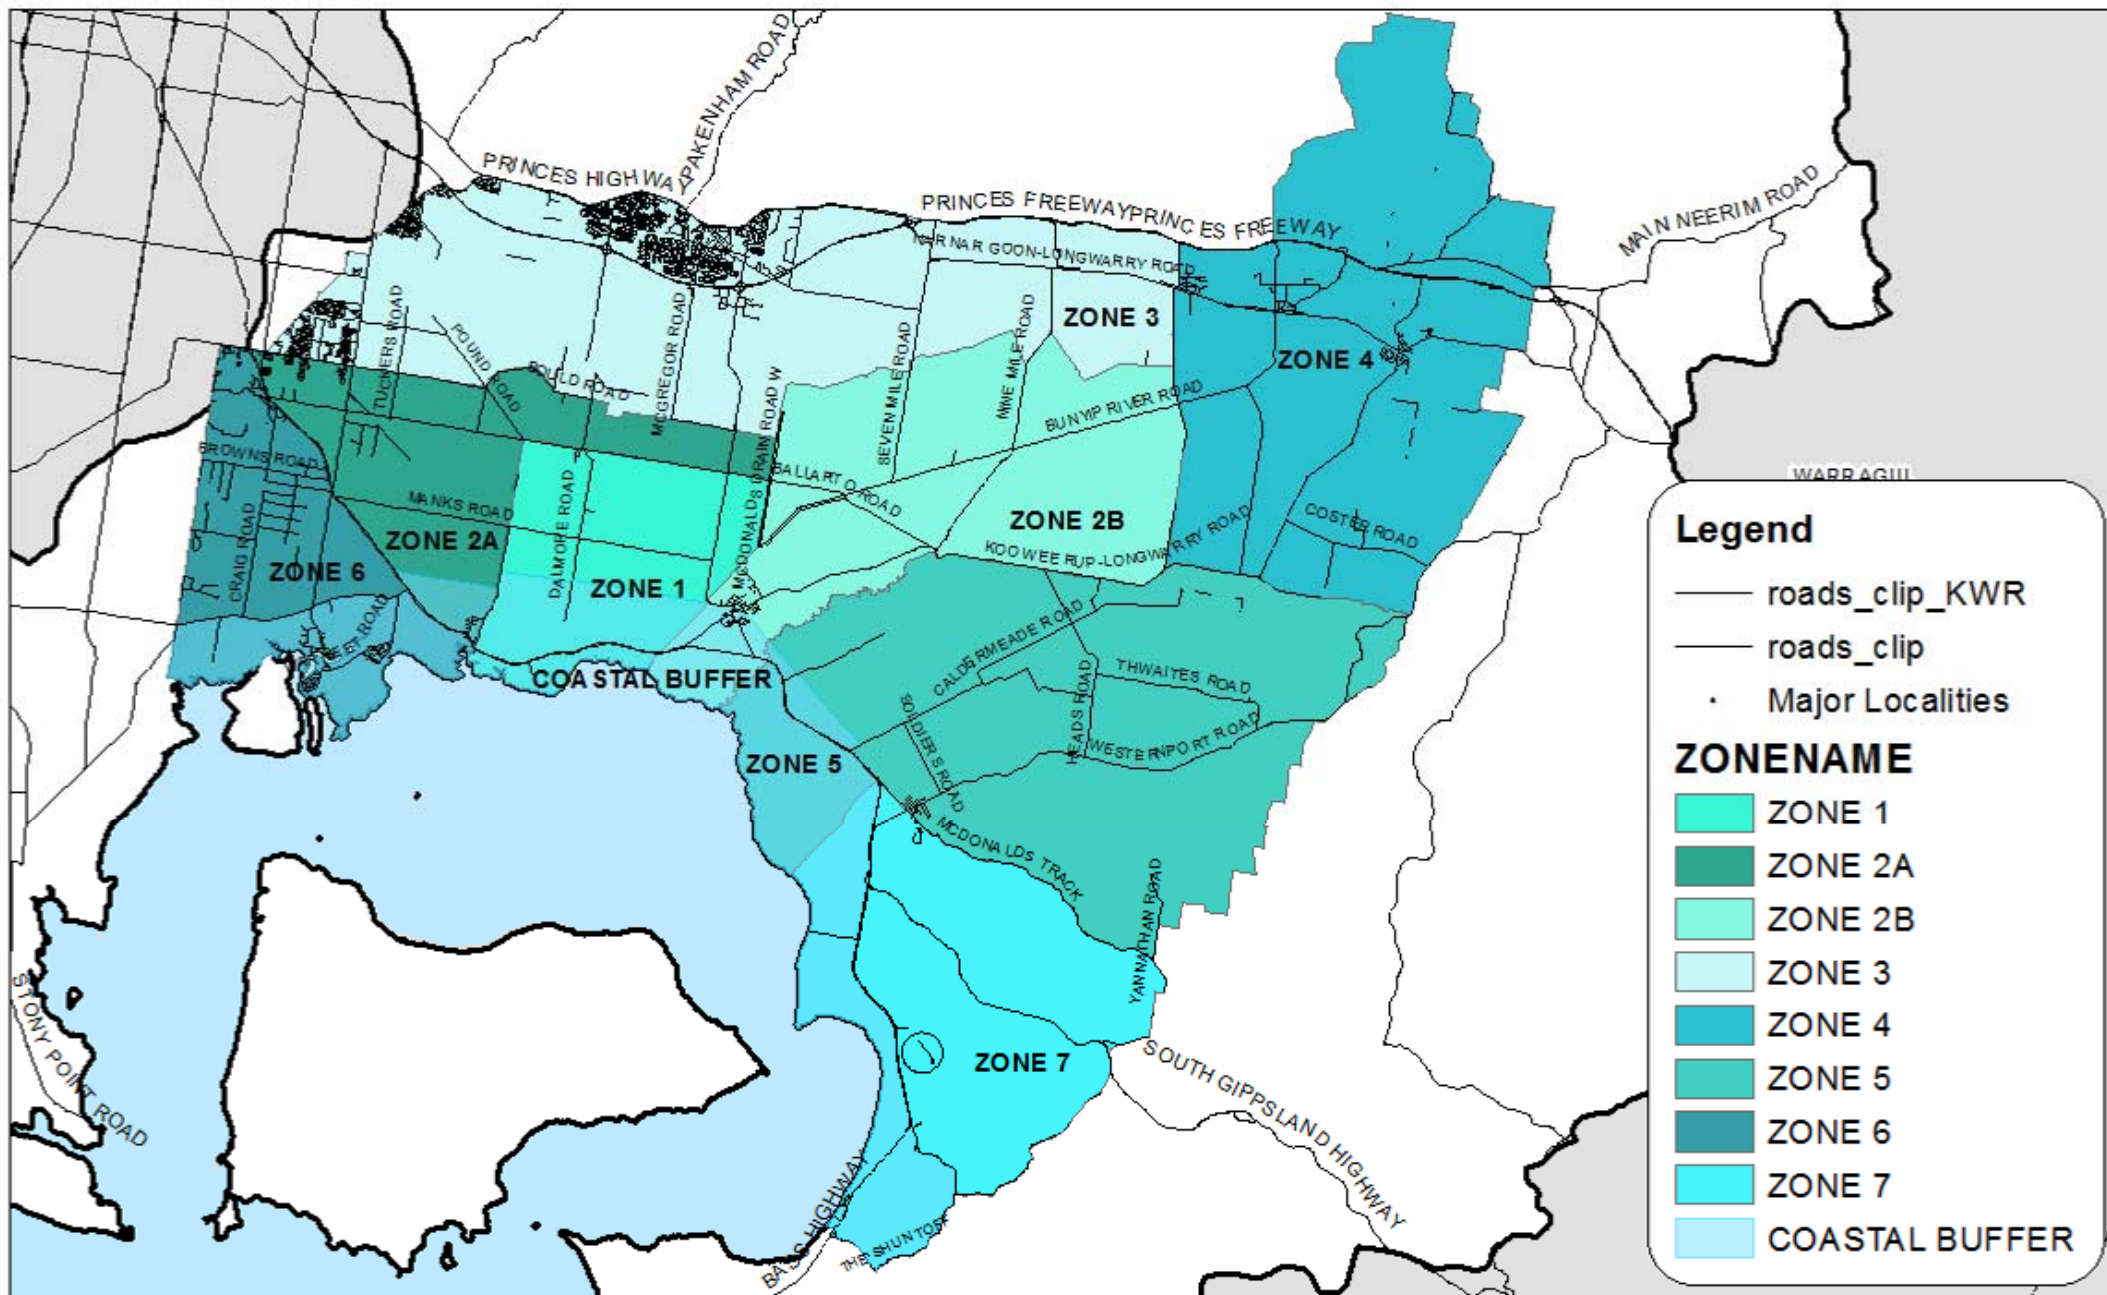

Koo Wee Rup WSPA

Map produced by Southern Rural Water.
For further information contact: (03) 5139 3100.

0 3.5 7 10.5 14
Kilometres

Date: Friday, 14 September 2018

Source and Accuracy