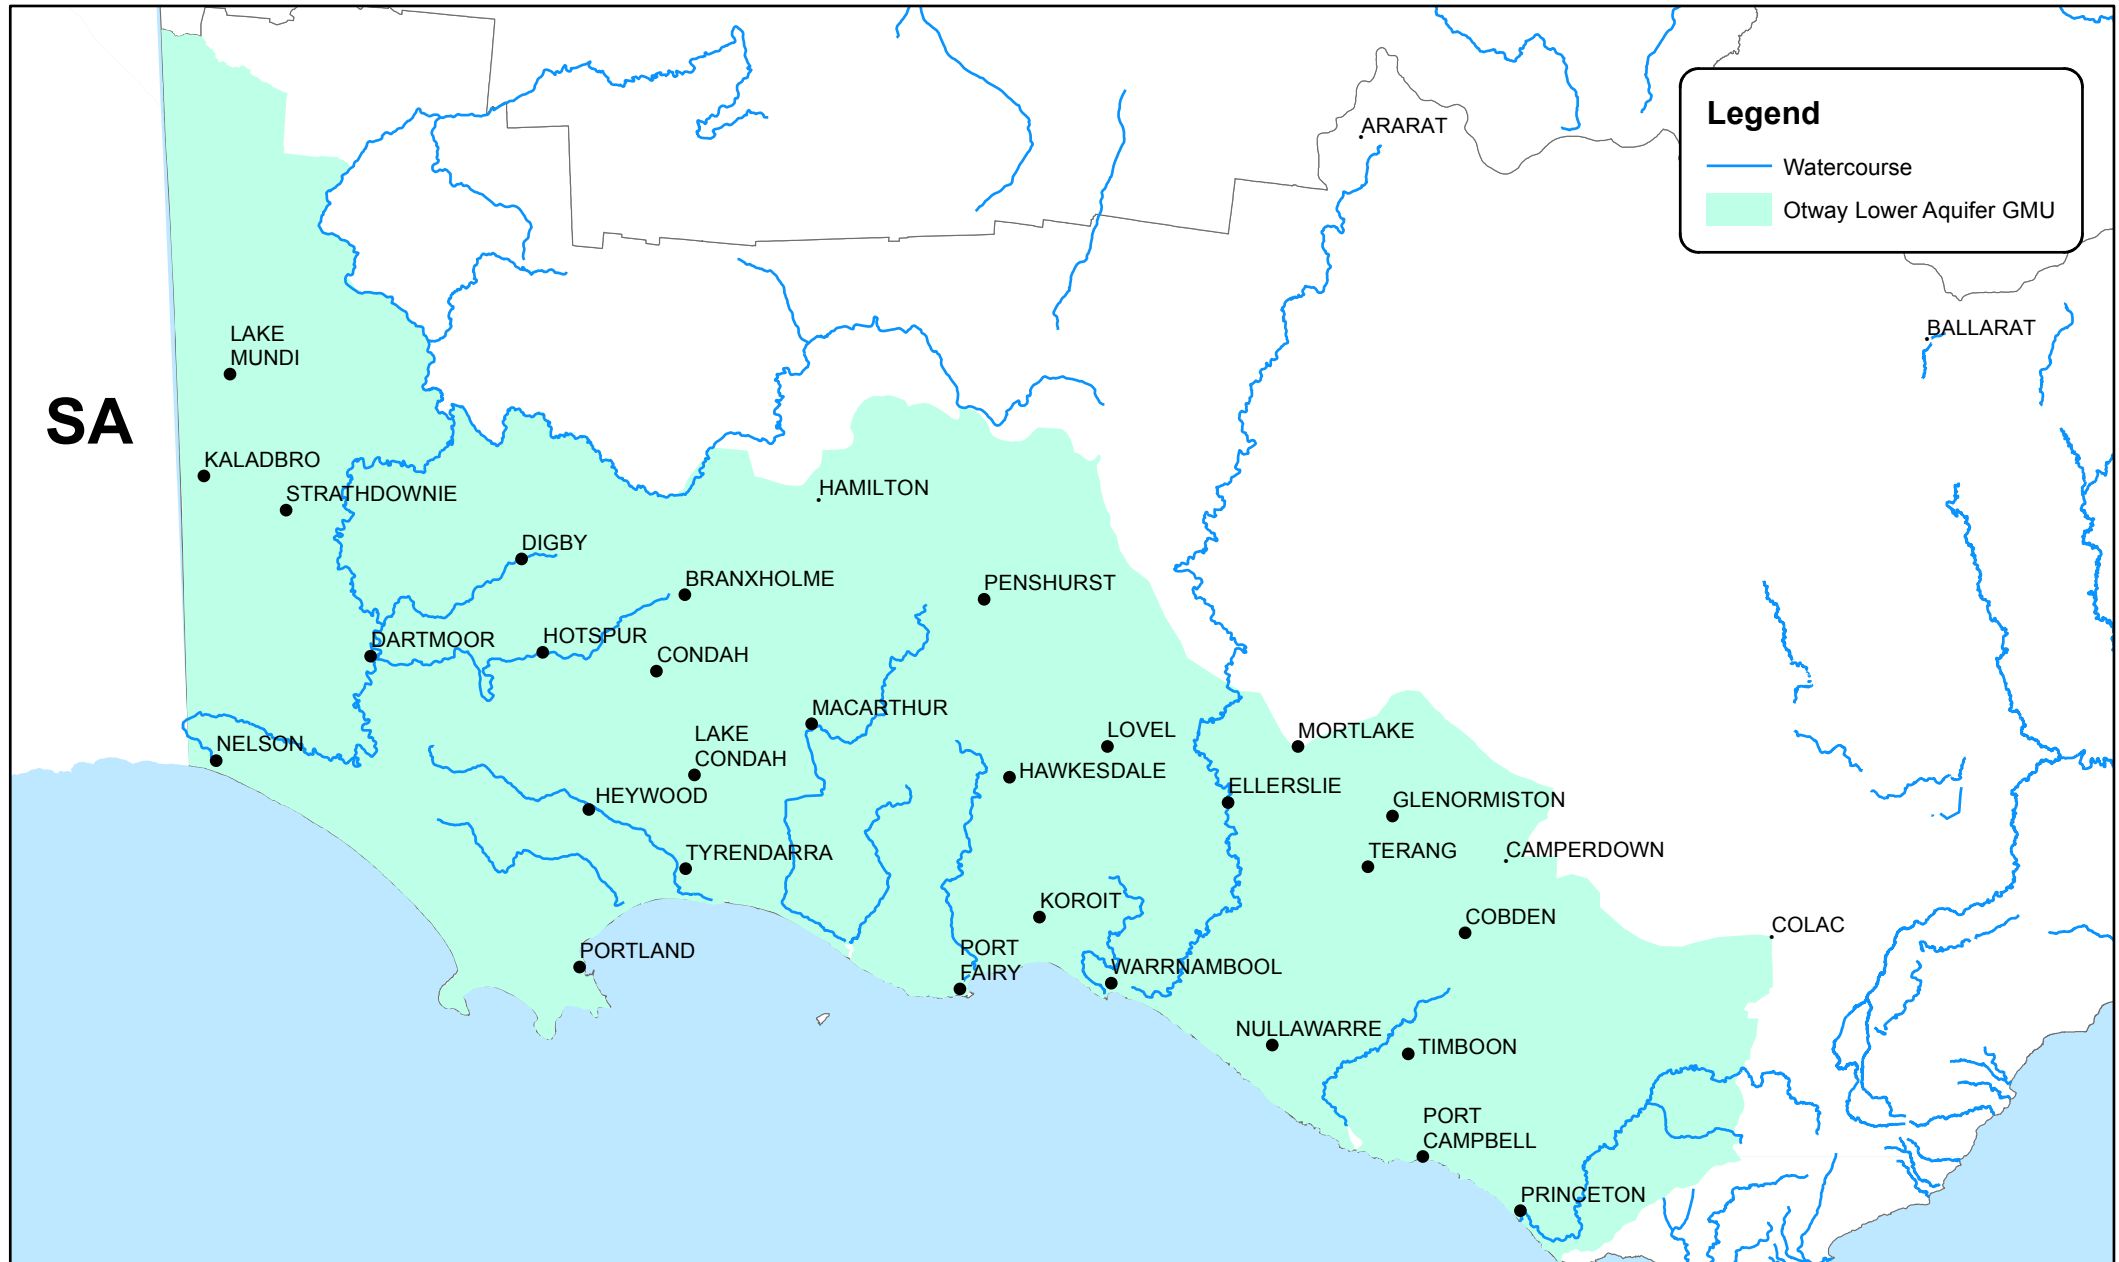

Otway lower aquifer GMU

Map produced by Southern Rural Water.
For further information contact: (03) 5139 3100.

Date: Friday, 9 December 2016

Source and Accuracy